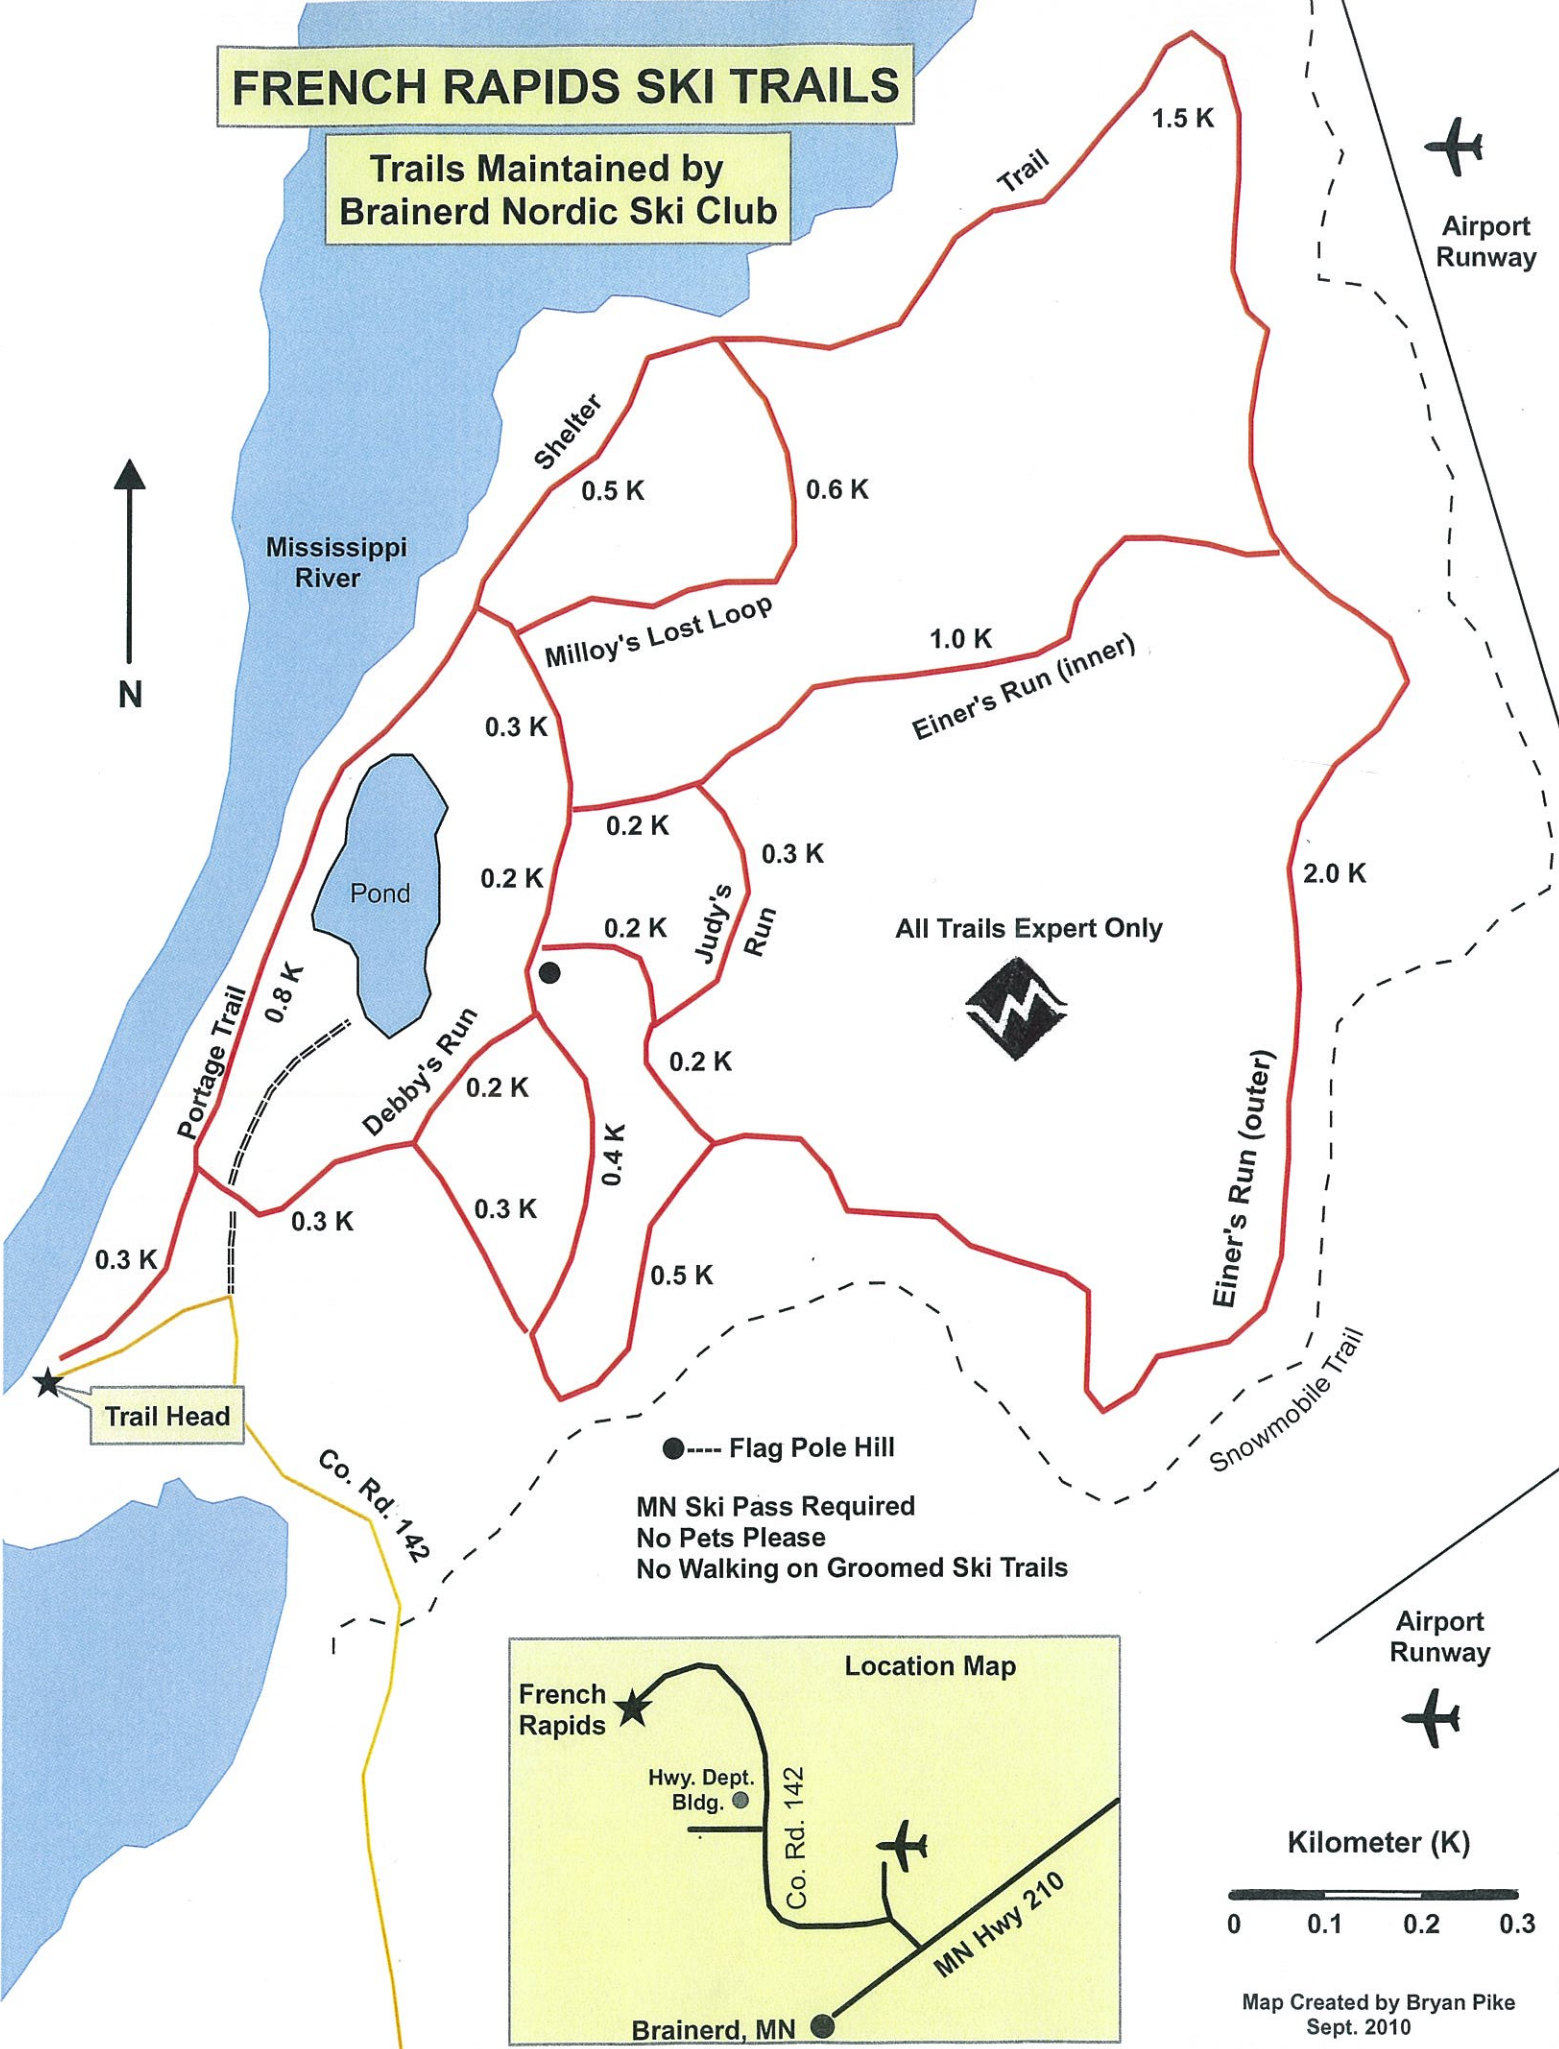

FRENCH RAPIDS SKI TRAILS

Trails Maintained by
Brainerd Nordic Ski Club

Map Created by Bryan Pike
Sept. 2010