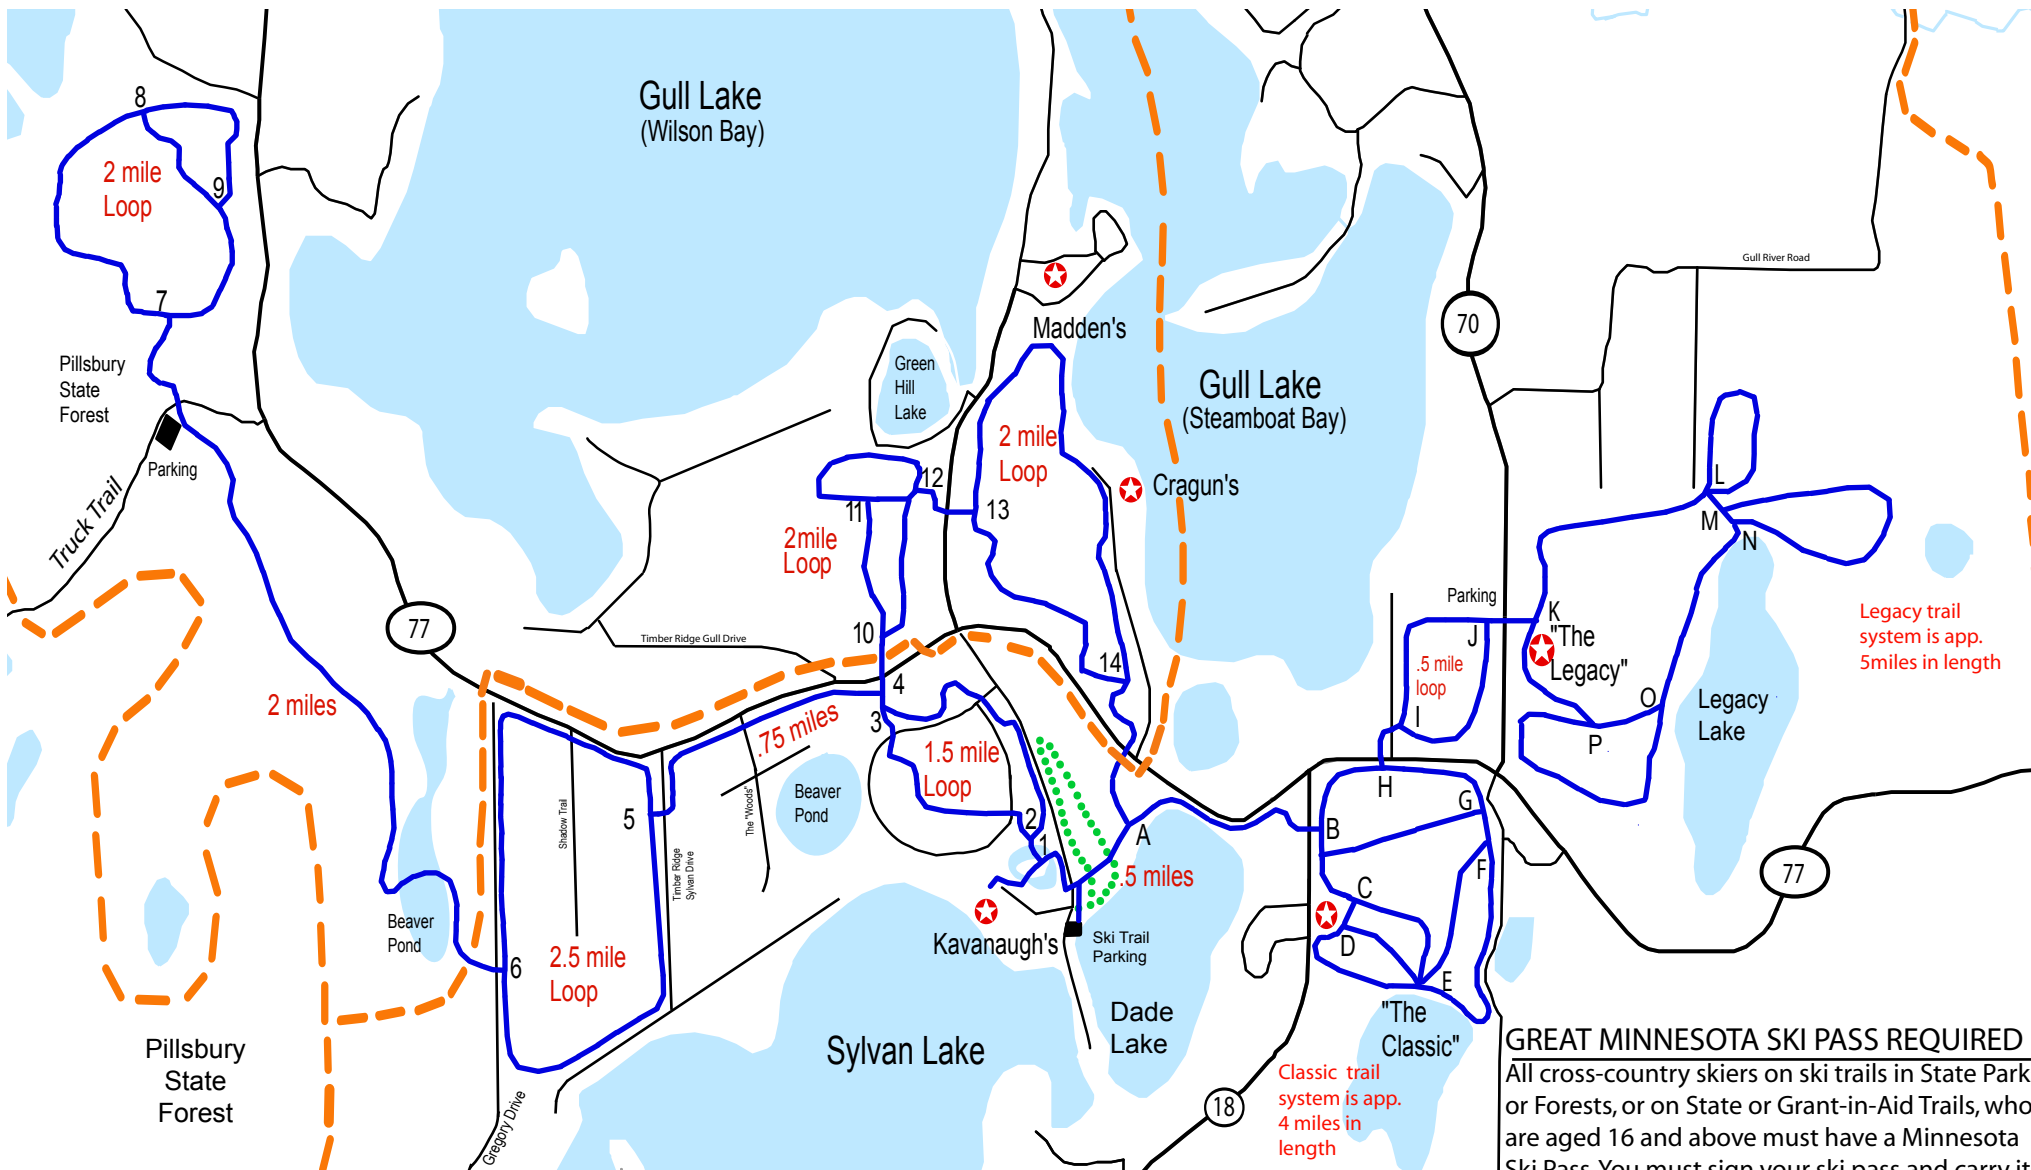

PINE BEACH CROSS COUNTRY SKI TRAILS

- X-C Ski Trail
- Snowmobile Trail
- Snowshoe Trail (1 mile)

GREAT MINNESOTA SKI PASS REQUIRED
 All cross-country skiers on ski trails in State Parks or Forests, or on State or Grant-in-Aid Trails, who are aged 16 and above must have a Minnesota Ski Pass. You must sign your ski pass and carry it with you when skiing. Your ski pass fee helps support Minnesota's cross-country ski trail system.