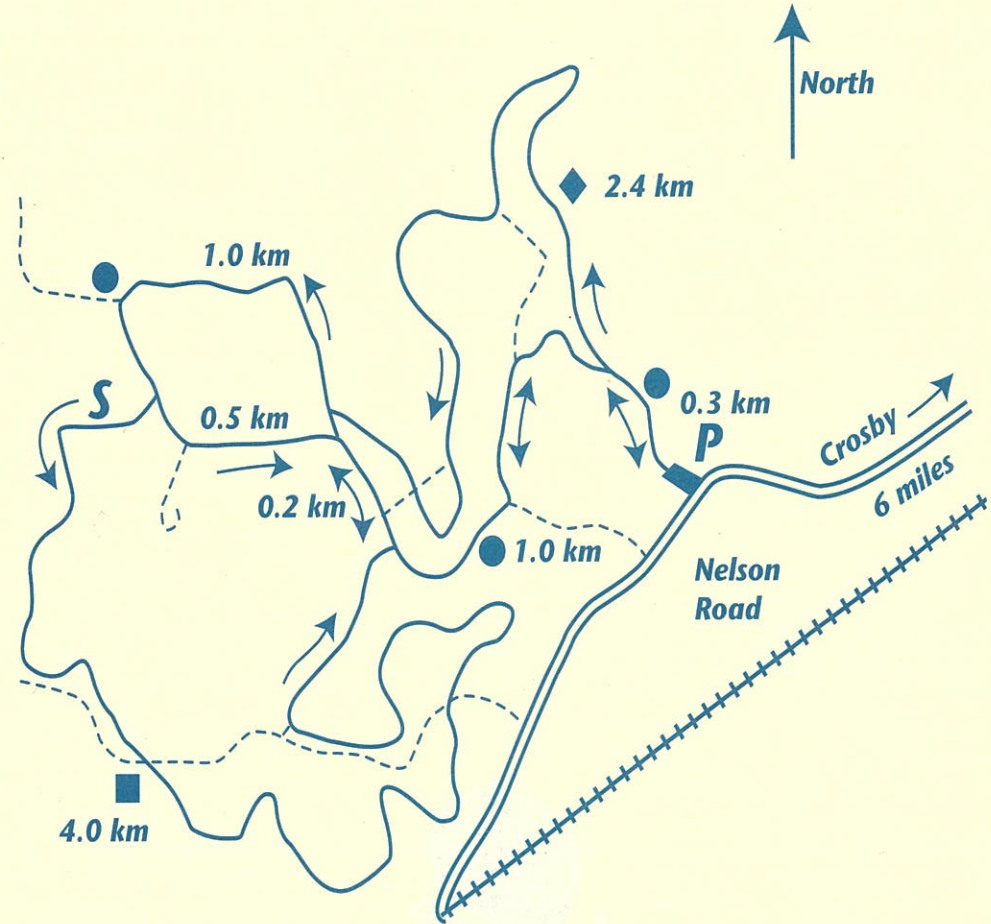

The Trail System is located approximately 10 miles northeast of Brainerd, MN.

The terrain is level to hilly. The forest is a mixture of hardwoods and mature pine.

Crow Wing County Wolf Lake Ski Trail

P=Parking
S=Shelter

- **EASY**
- **MORE DIFFICULT**
- ◆ **MOST DIFFICULT**