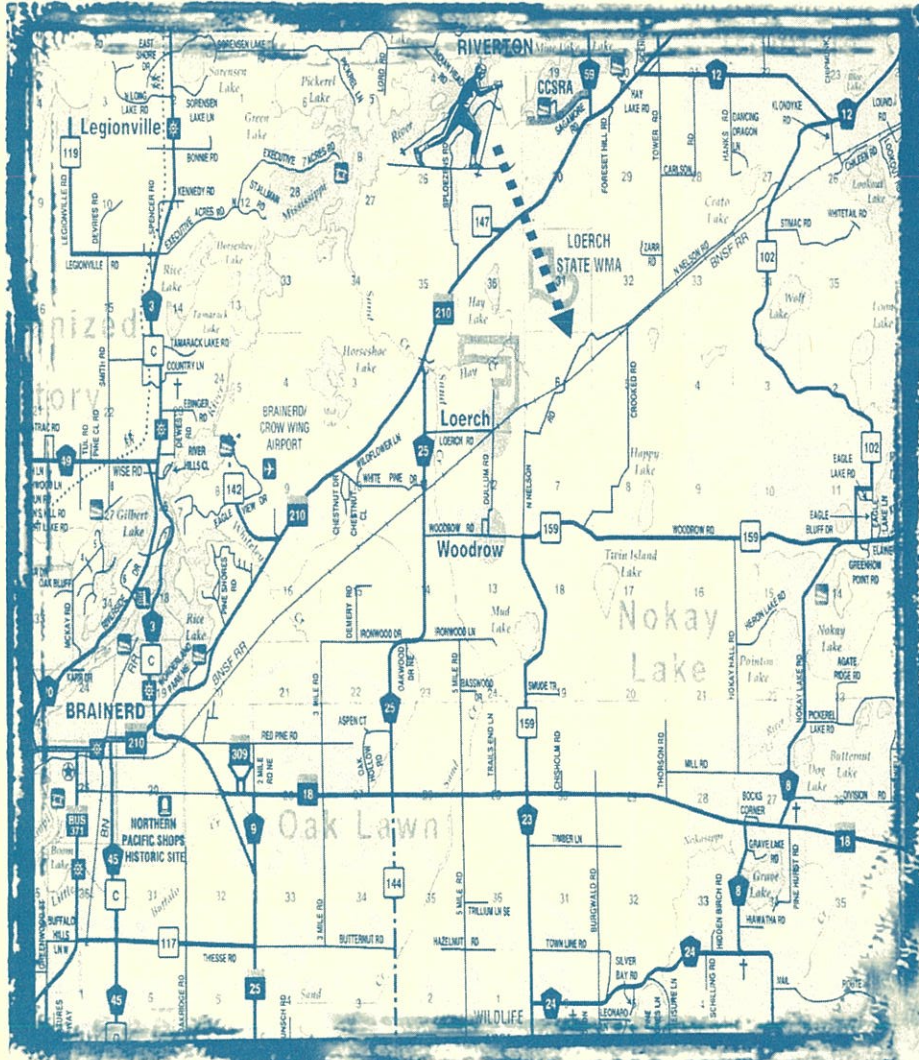

The Trail System is located approximately 10 miles northeast of Brainerd, MN.

The terrain is level to hilly. The forest is a mixture of hardwoods and mature pine.

Crow Wing County Wolf Lake Ski Trail

P=Parking
S=Shelter

- **EASY**
- **MORE DIFFICULT**
- ◆ **MOST DIFFICULT**