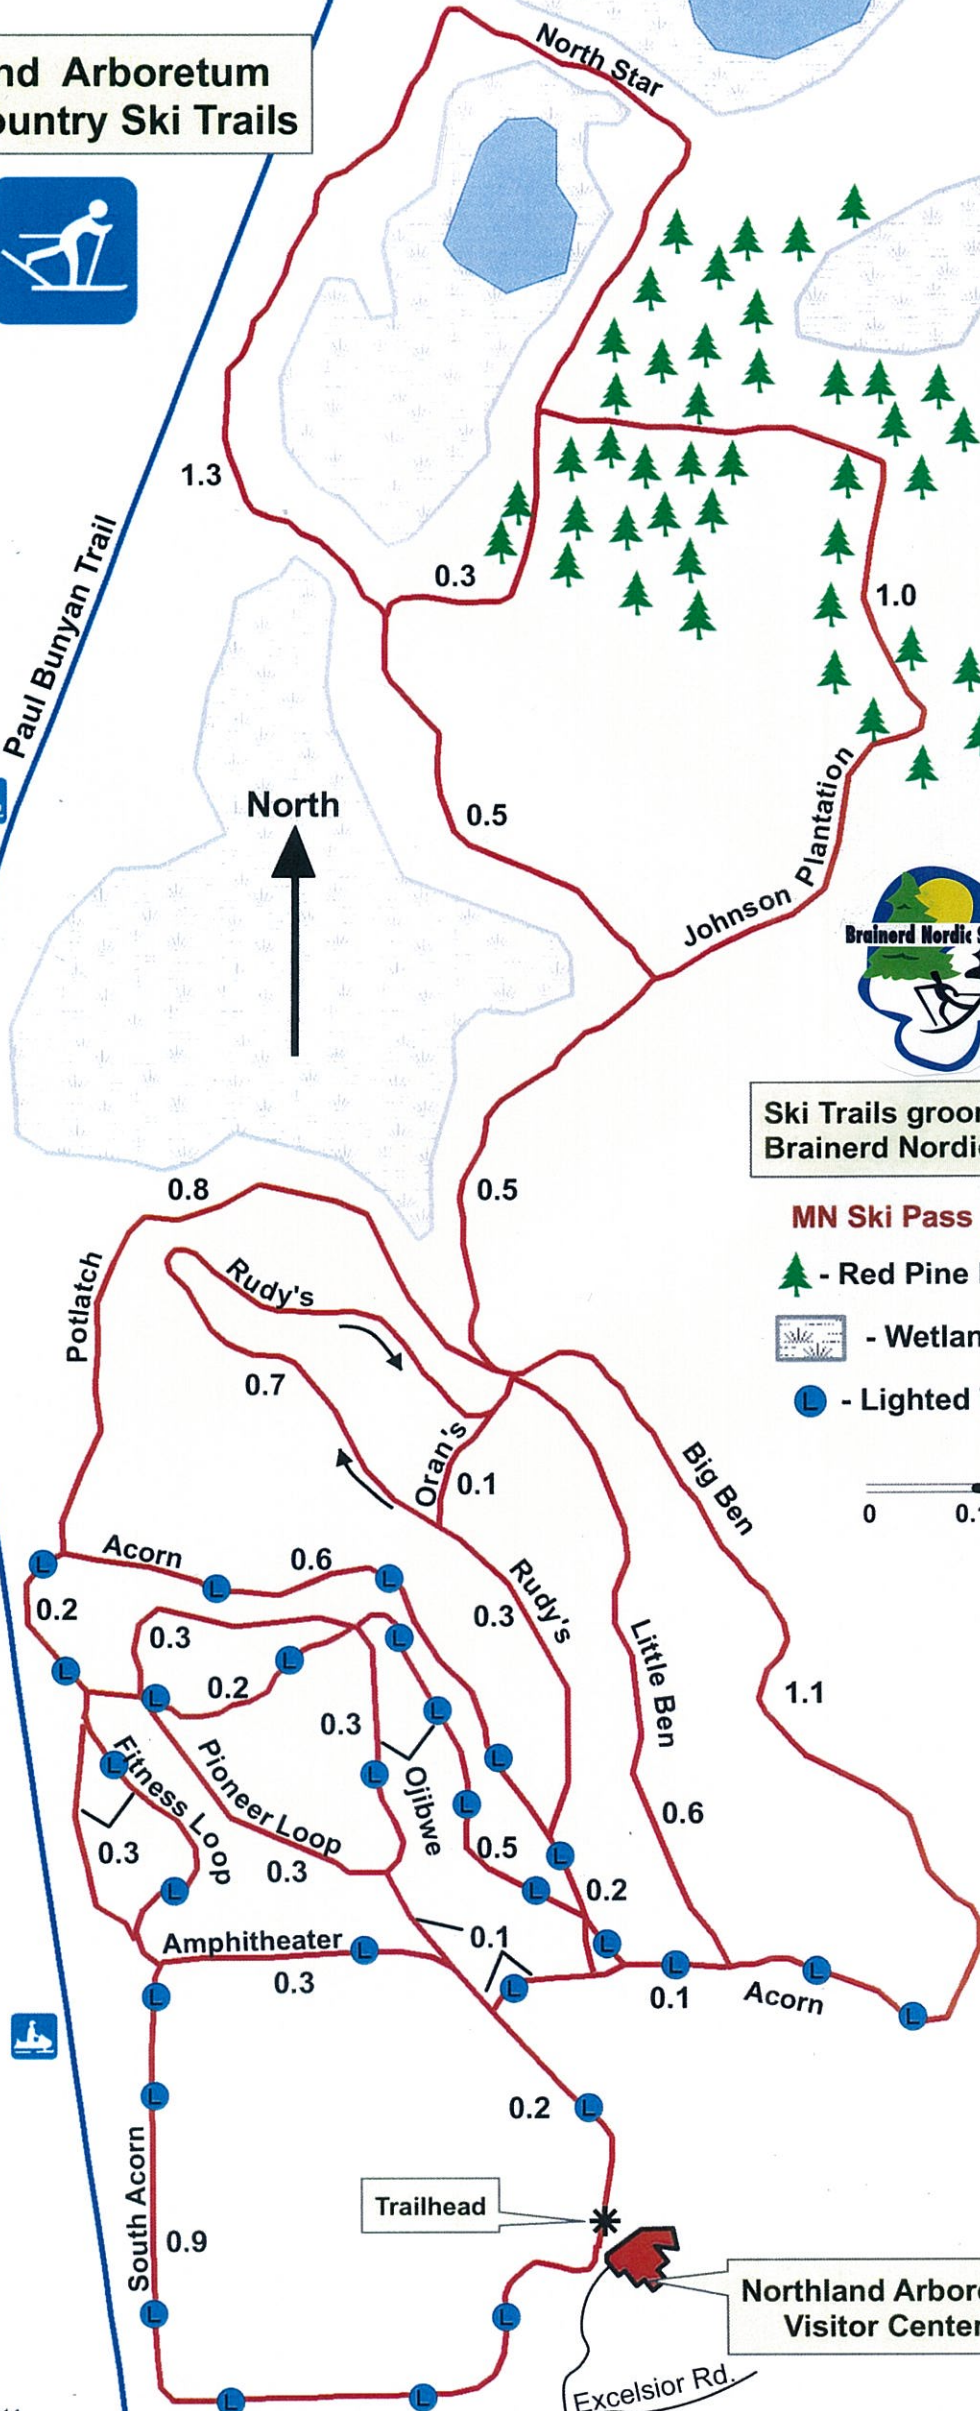

Northland Arboretum Cross Country Ski Trails

Paul Bunyan Trail

North

Johnson Plantation

Ski Trails groomed by
Brainerd Nordic Ski Club

MN Ski Pass Required

 - Red Pine Plantation

 - Wetland

 - Lighted Trails

0 0.1 0.2 km

Trailhead

Northland Arboretum
Visitor Center

Excelsior Rd.