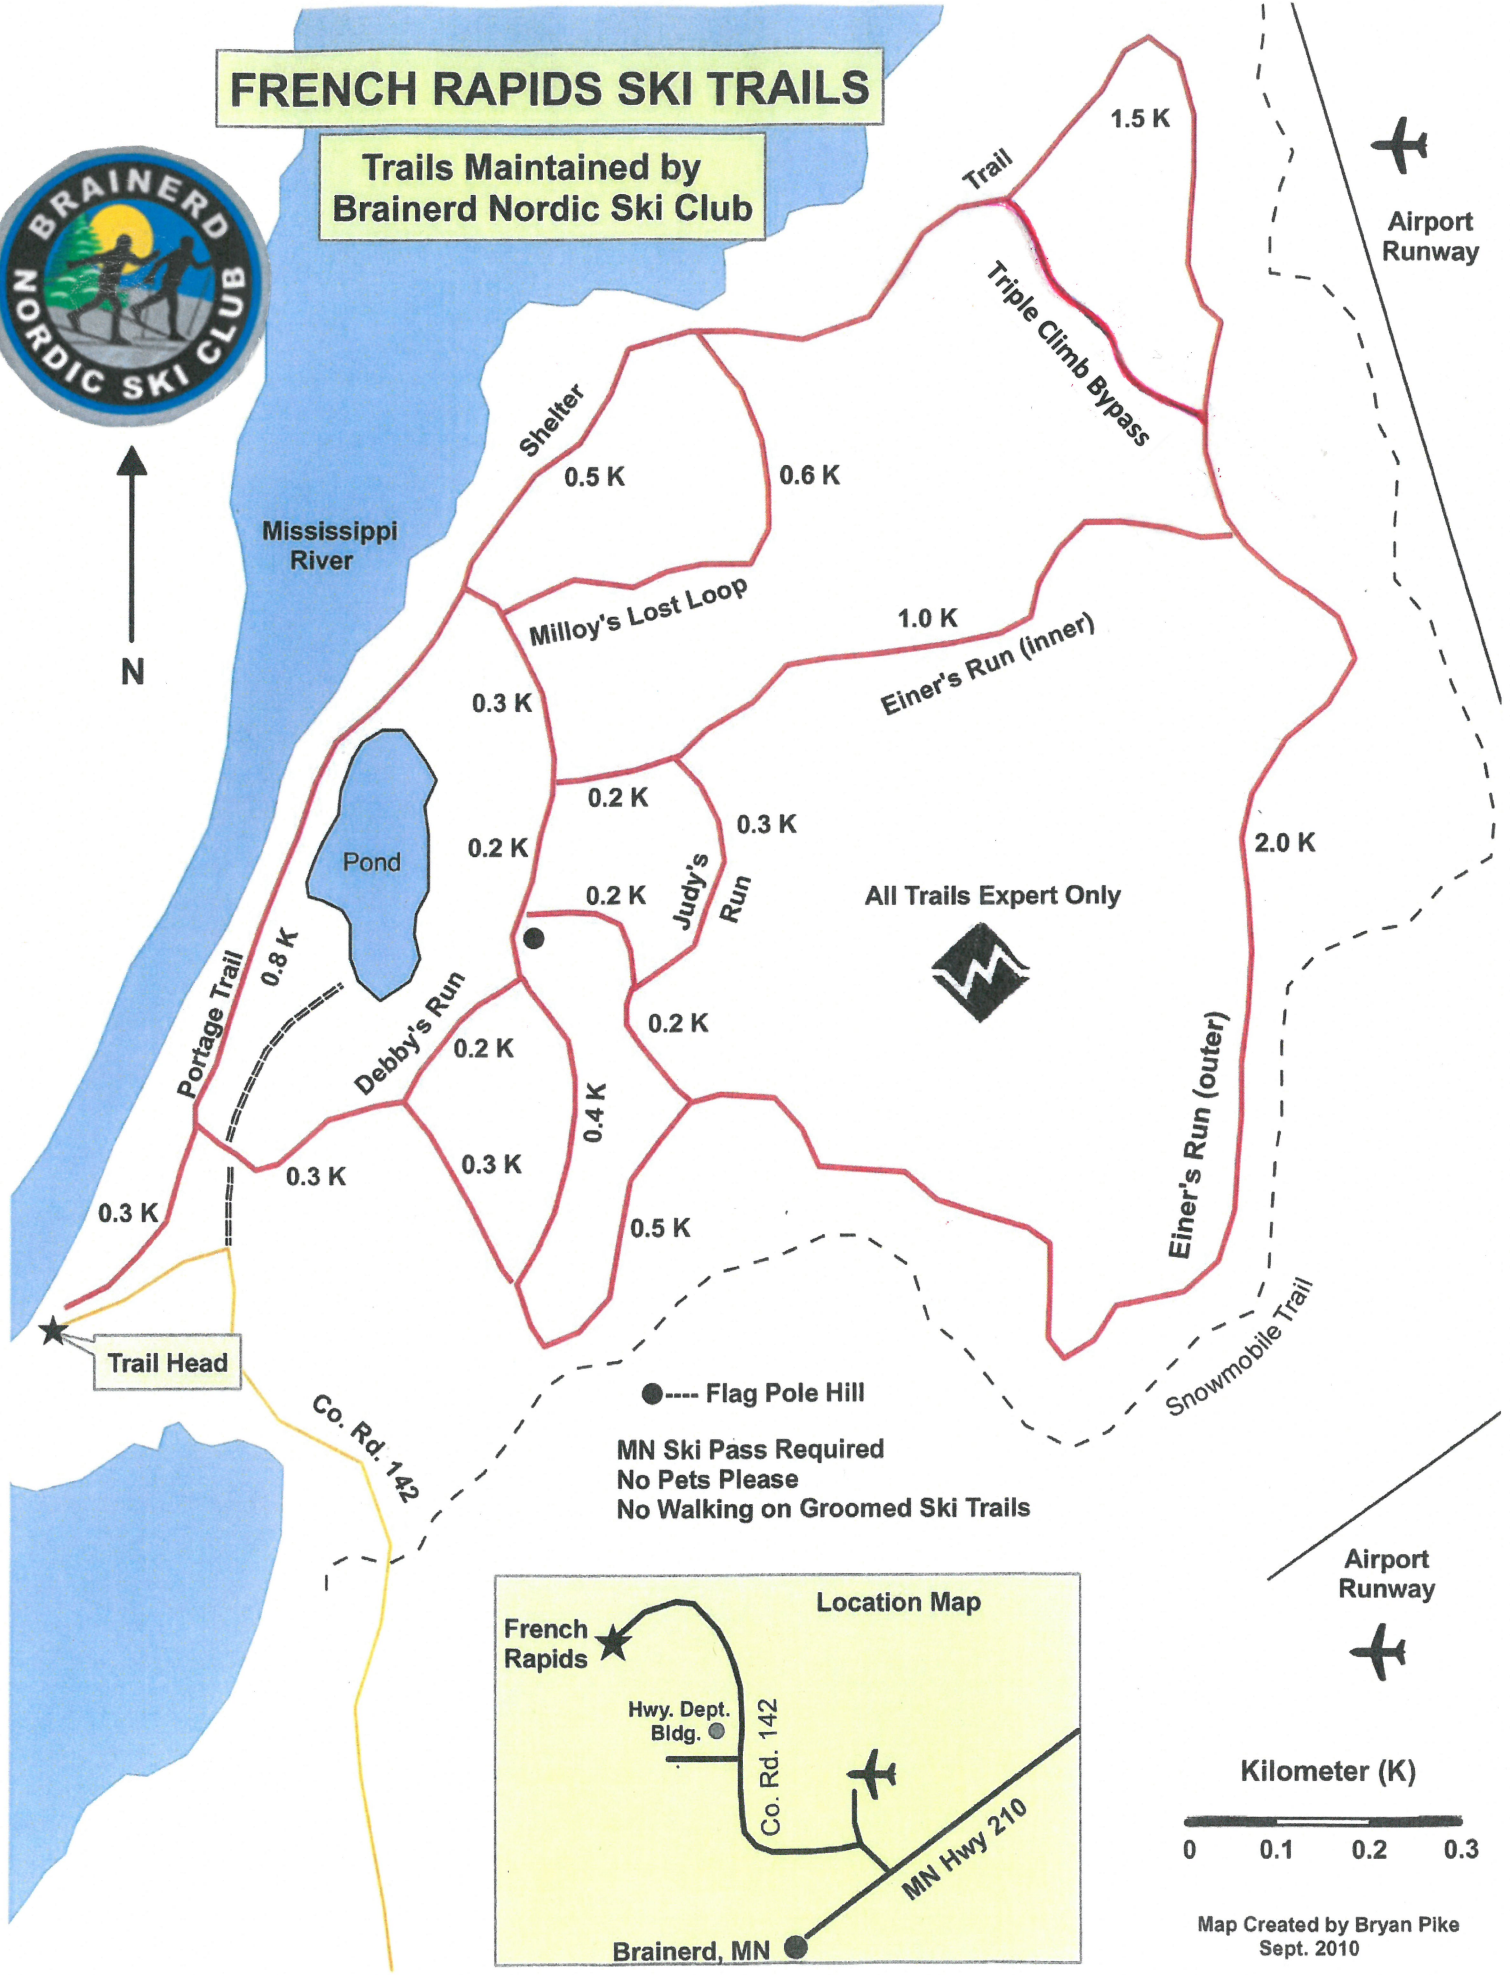

FRENCH RAPIDS SKI TRAILS

Trails Maintained by
Brainerd Nordic Ski Club

●---- Flag Pole Hill
MN Ski Pass Required
No Pets Please
No Walking on Groomed Ski Trails

Map Created by Bryan Pike
Sept. 2010